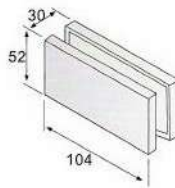

8038

- Door thickness: 10~12mm
- Main material: Aluminum alloy /stainless steel
- Finish: Polished/Satin/Titanium

8006

- Door thickness: 10~12mm
- Main material: Aluminum alloy /stainless steel
- Finish: Polished/Satin/Titanium

8037

- Door thickness: 10~12mm
- Main material: Aluminum alloy /stainless steel
- Finish: Polished/Satin/Titanium

8004

- Door thickness:10~12mm
- Main material:Aluminum alloy /stainless steel
- Finish:Polished/Satin/Titanium

8005

- Door thickness:10~12mm
- Main material:Aluminum alloy /stainless steel
- Finish:Polished/Satin/Titanium

8010

- Door thickness:10~12mm
- Main material:Aluminum alloy /stainless steel
- Finish:Polished/Satin/Titanium

8008

- Door thickness:10~12mm
- Main material:Aluminum alloy/ stainless steel
- Finish:Polished/Satin/Titanium