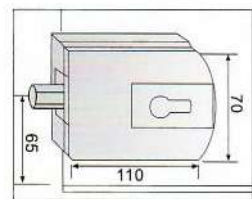

8037

- Door thickness: 10~12mm
- Main material: Aluminum alloy /stainless steel
- Finish: Polished/Satin/Titanium

8004

- Door thickness:10~12mm
- Main material:Aluminum alloy /stainless steel
- Finish:Polished/Satin/Titanium

8005

- Door thickness:10~12mm
- Main material:Aluminum alloy /stainless steel
- Finish:Polished/Satin/Titanium

8010

- Door thickness:10~12mm
- Main material:Aluminum alloy /stainless steel
- Finish:Polished/Satin/Titanium

8003

- Door thickness: 10~12mm
- Main material: Aluminum alloy /stainless steel
- Finish: Polished/Satin/Titanium

8026

8027

8005

- Door thickness: 10~12mm
- Main material: Aluminum alloy /stainless steel
- Finish: Polished/Satin/Titanium