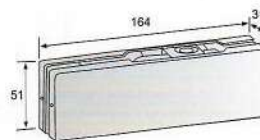

8005

- Door thickness:10~12mm
- Main material:Aluminum alloy /stainless steel
- Finish:Polished/Satin/Titanium

8010

- Door thickness:10~12mm
- Main material:Aluminum alloy /stainless steel
- Finish:Polished/Satin/Titanium

8003

- Door thickness: 10~12mm
- Main material: Aluminum alloy /stainless steel
- Finish: Polished/Satin/Titanium

8026

8027

8005

- Door thickness: 10~12mm
- Main material: Aluminum alloy /stainless steel
- Finish: Polished/Satin/Titanium

8001

- Door thickness:10~12mm
- Main material:Aluminum alloy /stainless steel
- Finish:Polished/Satin/Titanium

8002

- Door thickness:10~12mm
- Main material:Aluminum alloy /stainless steel
- Finish:Polished/Satin/Titanium

8030

- Door thickness:10~12mm
- Main material:Aluminum alloy /stainless steel
- Finish:Polished/Satin/Titanium

8007

- Door thickness:10~12mm
- Main material:Aluminum alloy/stainless steel
- Finish:Polished/Satin/Titanium