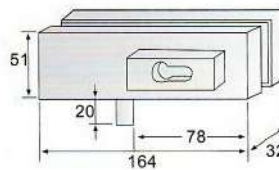

8038

- Door thickness: 10~12mm
- Main material: Aluminum alloy /stainless steel
- Finish: Polished/Satin/Titanium

8006

- Door thickness: 10~12mm
- Main material: Aluminum alloy /stainless steel
- Finish: Polished/Satin/Titanium

8037

- Door thickness: 10~12mm
- Main material: Aluminum alloy /stainless steel
- Finish: Polished/Satin/Titanium

8004

- Door thickness:10~12mm
- Main material:Aluminum alloy /stainless steel
- Finish:Polished/Satin/Titanium

8005

- Door thickness:10~12mm
- Main material:Aluminum alloy /stainless steel
- Finish:Polished/Satin/Titanium

8010

- Door thickness:10~12mm
- Main material:Aluminum alloy /stainless steel
- Finish:Polished/Satin/Titanium

8008

- Door thickness:10~12mm
- Main material:Aluminum alloy/ stainless steel
- Finish:Polished/Satin/Titanium