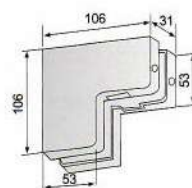

8003

- Door thickness: 10~12mm
- Main material: Aluminum alloy /stainless steel
- Finish: Polished/Satin/Titanium

8026

8027

8005

- Door thickness: 10~12mm
- Main material: Aluminum alloy /stainless steel
- Finish: Polished/Satin/Titanium

8001

- Door thickness:10~12mm
- Main material:Aluminum alloy /stainless steel
- Finish:Polished/Satin/Titanium

8002

- Door thickness:10~12mm
- Main material:Aluminum alloy /stainless steel
- Finish:Polished/Satin/Titanium

8030

- Door thickness:10~12mm
- Main material:Aluminum alloy /stainless steel
- Finish:Polished/Satin/Titanium

8007

- Door thickness:10~12mm
- Main material:Aluminum alloy/stainless steel
- Finish:Polished/Satin/Titanium

8008

- Door thickness:10~12mm
- Main material:Aluminum alloy/ stainless steel
- Finish:Polished/Satin/Titanium