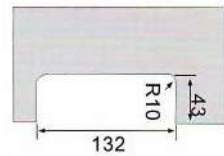

8037

- Door thickness: 10~12mm
- Main material: Aluminum alloy /stainless steel
- Finish: Polished/Satin/Titanium

8004

- Door thickness:10~12mm
- Main material:Aluminum alloy /stainless steel
- Finish:Polished/Satin/Titanium

8005

- Door thickness:10~12mm
- Main material:Aluminum alloy /stainless steel
- Finish:Polished/Satin/Titanium

8010

- Door thickness:10~12mm
- Main material:Aluminum alloy /stainless steel
- Finish:Polished/Satin/Titanium