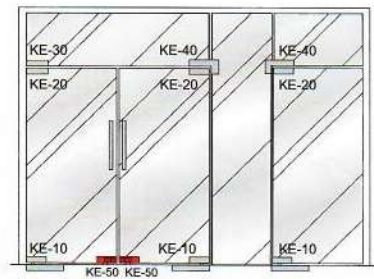

8005

- Door thickness:10~12mm
- Main material:Aluminum alloy /stainless steel
- Finish:Polished/Satin/Titanium

8010

- Door thickness:10~12mm
- Main material:Aluminum alloy /stainless steel
- Finish:Polished/Satin/Titanium

8003

- Door thickness: 10~12mm
- Main material: Aluminum alloy /stainless steel
- Finish: Polished/Satin/Titanium

8026

8027

8005

- Door thickness: 10~12mm
- Main material: Aluminum alloy /stainless steel
- Finish: Polished/Satin/Titanium

8001

- Door thickness:10~12mm
- Main material:Aluminum alloy /stainless steel
- Finish:Polished/Satin/Titanium

8002

- Door thickness:10~12mm
- Main material:Aluminum alloy /stainless steel
- Finish:Polished/Satin/Titanium

8030

- Door thickness:10~12mm
- Main material:Aluminum alloy /stainless steel
- Finish:Polished/Satin/Titanium

8007

- Door thickness:10~12mm
- Main material:Aluminum alloy/stainless steel
- Finish:Polished/Satin/Titanium