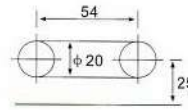

8038

- Door thickness: 10~12mm
- Main material: Aluminum alloy /stainless steel
- Finish: Polished/Satin/Titanium

8006

- Door thickness: 10~12mm
- Main material: Aluminum alloy /stainless steel
- Finish: Polished/Satin/Titanium

8037

- Door thickness: 10~12mm
- Main material: Aluminum alloy /stainless steel
- Finish: Polished/Satin/Titanium

8004

- Door thickness:10~12mm
- Main material:Aluminum alloy /stainless steel
- Finish:Polished/Satin/Titanium

8005

- Door thickness:10~12mm
- Main material:Aluminum alloy /stainless steel
- Finish:Polished/Satin/Titanium

8010

- Door thickness:10~12mm
- Main material:Aluminum alloy /stainless steel
- Finish:Polished/Satin/Titanium

8008

- Door thickness:10~12mm
- Main material:Aluminum alloy/ stainless steel
- Finish:Polished/Satin/Titanium