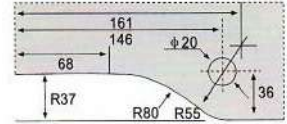

8038

- Door thickness: 10~12mm
- Main material: Aluminum alloy /stainless steel
- Finish: Polished/Satin/Titanium

8006

- Door thickness: 10~12mm
- Main material: Aluminum alloy /stainless steel
- Finish: Polished/Satin/Titanium

8037

- Door thickness: 10~12mm
- Main material: Aluminum alloy /stainless steel
- Finish: Polished/Satin/Titanium

8004

- Door thickness:10~12mm
- Main material:Aluminum alloy /stainless steel
- Finish:Polished/Satin/Titanium

8005

- Door thickness:10~12mm
- Main material:Aluminum alloy /stainless steel
- Finish:Polished/Satin/Titanium

8010

- Door thickness:10~12mm
- Main material:Aluminum alloy /stainless steel
- Finish:Polished/Satin/Titanium

8008

- Door thickness:10~12mm
- Main material:Aluminum alloy/ stainless steel
- Finish:Polished/Satin/Titanium