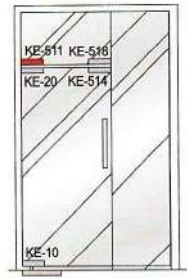

8038

- Door thickness: 10~12mm
- Main material: Aluminum alloy /stainless steel
- Finish: Polished/Satin/Titanium

8006

- Door thickness: 10~12mm
- Main material: Aluminum alloy /stainless steel
- Finish: Polished/Satin/Titanium

8037

- Door thickness: 10~12mm
- Main material: Aluminum alloy /stainless steel
- Finish: Polished/Satin/Titanium

8004

- Door thickness:10~12mm
- Main material:Aluminum alloy /stainless steel
- Finish:Polished/Satin/Titanium

8005

- Door thickness:10~12mm
- Main material:Aluminum alloy /stainless steel
- Finish:Polished/Satin/Titanium

8010

- Door thickness:10~12mm
- Main material:Aluminum alloy /stainless steel
- Finish:Polished/Satin/Titanium

8008

- Door thickness:10~12mm
- Main material:Aluminum alloy/ stainless steel
- Finish:Polished/Satin/Titanium