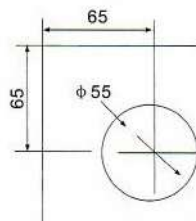

8037

- Door thickness: 10~12mm
- Main material: Aluminum alloy /stainless steel
- Finish: Polished/Satin/Titanium

8004

- Door thickness:10~12mm
- Main material:Aluminum alloy /stainless steel
- Finish:Polished/Satin/Titanium

8005

- Door thickness:10~12mm
- Main material:Aluminum alloy /stainless steel
- Finish:Polished/Satin/Titanium

8010

- Door thickness:10~12mm
- Main material:Aluminum alloy /stainless steel
- Finish:Polished/Satin/Titanium

8008

- Door thickness:10~12mm
- Main material:Aluminum alloy/ stainless steel
- Finish:Polished/Satin/Titanium