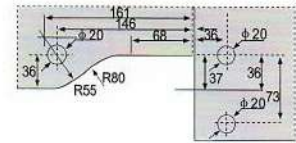

8005

- Door thickness:10~12mm
- Main material:Aluminum alloy /stainless steel
- Finish:Polished/Satin/Titanium

8010

- Door thickness:10~12mm
- Main material:Aluminum alloy /stainless steel
- Finish:Polished/Satin/Titanium

8003

- Door thickness: 10~12mm
- Main material: Aluminum alloy /stainless steel
- Finish: Polished/Satin/Titanium

8026

8027

8005

- Door thickness: 10~12mm
- Main material: Aluminum alloy /stainless steel
- Finish: Polished/Satin/Titanium