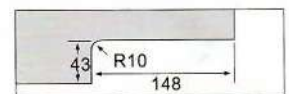

8038

- Door thickness: 10~12mm
- Main material: Aluminum alloy /stainless steel
- Finish: Polished/Satin/Titanium

8006

- Door thickness: 10~12mm
- Main material: Aluminum alloy /stainless steel
- Finish: Polished/Satin/Titanium

8037

- Door thickness: 10~12mm
- Main material: Aluminum alloy /stainless steel
- Finish: Polished/Satin/Titanium

8004

- Door thickness:10~12mm
- Main material:Aluminum alloy /stainless steel
- Finish:Polished/Satin/Titanium