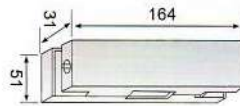

8038

- Door thickness: 10~12mm
- Main material: Aluminum alloy /stainless steel
- Finish: Polished/Satin/Titanium

8006

- Door thickness: 10~12mm
- Main material: Aluminum alloy /stainless steel
- Finish: Polished/Satin/Titanium

8037

- Door thickness: 10~12mm
- Main material: Aluminum alloy /stainless steel
- Finish: Polished/Satin/Titanium

8004

- Door thickness:10~12mm
- Main material:Aluminum alloy /stainless steel
- Finish:Polished/Satin/Titanium

8005

- Door thickness:10~12mm
- Main material:Aluminum alloy /stainless steel
- Finish:Polished/Satin/Titanium

8010

- Door thickness:10~12mm
- Main material:Aluminum alloy /stainless steel
- Finish:Polished/Satin/Titanium

8003

- Door thickness: 10~12mm
- Main material: Aluminum alloy /stainless steel
- Finish: Polished/Satin/Titanium

8026

8027

8005

- Door thickness: 10~12mm
- Main material: Aluminum alloy /stainless steel
- Finish: Polished/Satin/Titanium