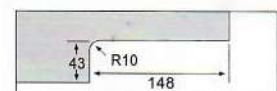

8003

- Door thickness: 10~12mm
- Main material: Aluminum alloy /stainless steel
- Finish: Polished/Satin/Titanium

8026

8027

8005

- Door thickness: 10~12mm
- Main material: Aluminum alloy /stainless steel
- Finish: Polished/Satin/Titanium

8001

- Door thickness:10~12mm
- Main material:Aluminum alloy /stainless steel
- Finish:Polished/Satin/Titanium

8002

- Door thickness:10~12mm
- Main material:Aluminum alloy /stainless steel
- Finish:Polished/Satin/Titanium