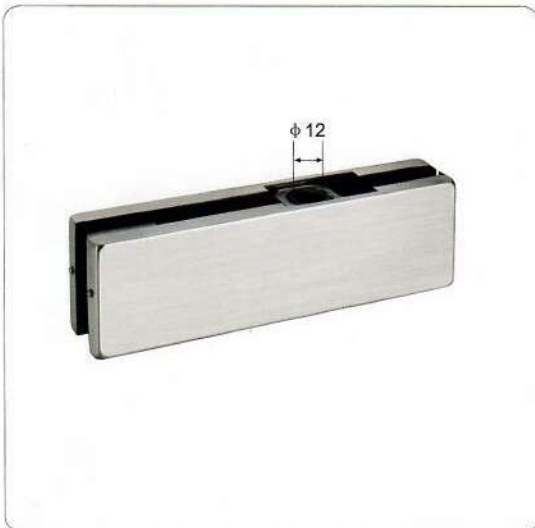

8005

- Door thickness:10~12mm
- Main material:Aluminum alloy /stainless steel
- Finish:Polished/Satin/Titanium

8010

- Door thickness:10~12mm
- Main material:Aluminum alloy /stainless steel
- Finish:Polished/Satin/Titanium

8003

- Door thickness: 10~12mm
- Main material: Aluminum alloy /stainless steel
- Finish: Polished/Satin/Titanium

8026

8027

8005

- Door thickness: 10~12mm
- Main material: Aluminum alloy /stainless steel
- Finish: Polished/Satin/Titanium

8001

- Door thickness:10~12mm
- Main material:Aluminum alloy /stainless steel
- Finish:Polished/Satin/Titanium

8002

- Door thickness:10~12mm
- Main material:Aluminum alloy /stainless steel
- Finish:Polished/Satin/Titanium