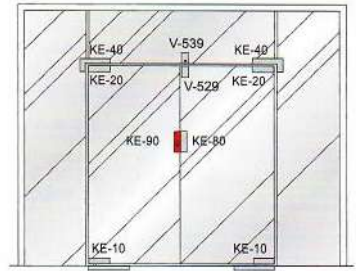

8037

- Door thickness: 10~12mm
- Main material: Aluminum alloy /stainless steel
- Finish: Polished/Satin/Titanium

8004

- Door thickness:10~12mm
- Main material:Aluminum alloy /stainless steel
- Finish:Polished/Satin/Titanium

8005

- Door thickness:10~12mm
- Main material:Aluminum alloy /stainless steel
- Finish:Polished/Satin/Titanium

8010

- Door thickness:10~12mm
- Main material:Aluminum alloy /stainless steel
- Finish:Polished/Satin/Titanium

8030

- Door thickness:10~12mm
- Main material:Aluminum alloy /stainless steel
- Finish:Polished/Satin/Titanium

8007

- Door thickness:10~12mm
- Main material:Aluminum alloy/stainless steel
- Finish:Polished/Satin/Titanium

8008

- Door thickness:10~12mm
- Main material:Aluminum alloy/ stainless steel
- Finish:Polished/Satin/Titanium