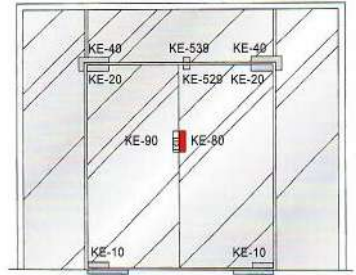

8038

- Door thickness: 10~12mm
- Main material: Aluminum alloy /stainless steel
- Finish: Polished/Satin/Titanium

8006

- Door thickness: 10~12mm
- Main material: Aluminum alloy /stainless steel
- Finish: Polished/Satin/Titanium

8037

- Door thickness: 10~12mm
- Main material: Aluminum alloy /stainless steel
- Finish: Polished/Satin/Titanium

8004

- Door thickness:10~12mm
- Main material:Aluminum alloy /stainless steel
- Finish:Polished/Satin/Titanium

8005

- Door thickness:10~12mm
- Main material:Aluminum alloy /stainless steel
- Finish:Polished/Satin/Titanium

8010

- Door thickness:10~12mm
- Main material:Aluminum alloy /stainless steel
- Finish:Polished/Satin/Titanium

8008

- Door thickness:10~12mm
- Main material:Aluminum alloy/ stainless steel
- Finish:Polished/Satin/Titanium