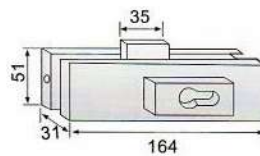

8005

- Door thickness:10~12mm
- Main material:Aluminum alloy /stainless steel
- Finish:Polished/Satin/Titanium

8010

- Door thickness:10~12mm
- Main material:Aluminum alloy /stainless steel
- Finish:Polished/Satin/Titanium

8003

- Door thickness: 10~12mm
- Main material: Aluminum alloy /stainless steel
- Finish: Polished/Satin/Titanium

8026

8027

8005

- Door thickness: 10~12mm
- Main material: Aluminum alloy /stainless steel
- Finish: Polished/Satin/Titanium

8001

- Door thickness:10~12mm
- Main material:Aluminum alloy /stainless steel
- Finish:Polished/Satin/Titanium

8002

- Door thickness:10~12mm
- Main material:Aluminum alloy /stainless steel
- Finish:Polished/Satin/Titanium

8030

- Door thickness:10~12mm
- Main material:Aluminum alloy /stainless steel
- Finish:Polished/Satin/Titanium

8007

- Door thickness:10~12mm
- Main material:Aluminum alloy/stainless steel
- Finish:Polished/Satin/Titanium