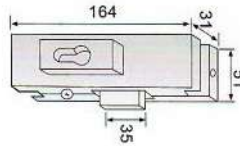

8038

- Door thickness: 10~12mm
- Main material: Aluminum alloy /stainless steel
- Finish: Polished/Satin/Titanium

8006

- Door thickness: 10~12mm
- Main material: Aluminum alloy /stainless steel
- Finish: Polished/Satin/Titanium

8037

- Door thickness: 10~12mm
- Main material: Aluminum alloy /stainless steel
- Finish: Polished/Satin/Titanium

8004

- Door thickness:10~12mm
- Main material:Aluminum alloy /stainless steel
- Finish:Polished/Satin/Titanium

8005

- Door thickness:10~12mm
- Main material:Aluminum alloy /stainless steel
- Finish:Polished/Satin/Titanium

8010

- Door thickness:10~12mm
- Main material:Aluminum alloy /stainless steel
- Finish:Polished/Satin/Titanium

8003

- Door thickness: 10~12mm
- Main material: Aluminum alloy /stainless steel
- Finish: Polished/Satin/Titanium

8026

8027

8005

- Door thickness: 10~12mm
- Main material: Aluminum alloy /stainless steel
- Finish: Polished/Satin/Titanium