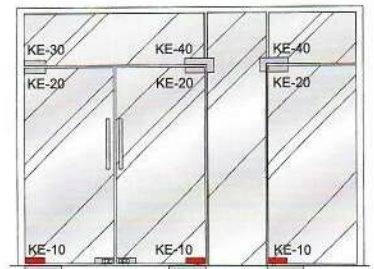

8005

- Door thickness:10~12mm
- Main material:Aluminum alloy /stainless steel
- Finish:Polished/Satin/Titanium

8010

- Door thickness:10~12mm
- Main material:Aluminum alloy /stainless steel
- Finish:Polished/Satin/Titanium

8003

- Door thickness: 10~12mm
- Main material: Aluminum alloy /stainless steel
- Finish: Polished/Satin/Titanium

8026

8027

8005

- Door thickness: 10~12mm
- Main material: Aluminum alloy /stainless steel
- Finish: Polished/Satin/Titanium

8001

- Door thickness:10~12mm
- Main material:Aluminum alloy /stainless steel
- Finish:Polished/Satin/Titanium

8002

- Door thickness:10~12mm
- Main material:Aluminum alloy /stainless steel
- Finish:Polished/Satin/Titanium

8030

- Door thickness:10~12mm
- Main material:Aluminum alloy /stainless steel
- Finish:Polished/Satin/Titanium

8007

- Door thickness:10~12mm
- Main material:Aluminum alloy/stainless steel
- Finish:Polished/Satin/Titanium