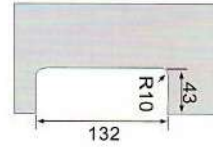

8037

- Door thickness: 10~12mm
- Main material: Aluminum alloy /stainless steel
- Finish: Polished/Satin/Titanium

8004

- Door thickness:10~12mm
- Main material:Aluminum alloy /stainless steel
- Finish:Polished/Satin/Titanium

8005

- Door thickness:10~12mm
- Main material:Aluminum alloy /stainless steel
- Finish:Polished/Satin/Titanium

8010

- Door thickness:10~12mm
- Main material:Aluminum alloy /stainless steel
- Finish:Polished/Satin/Titanium