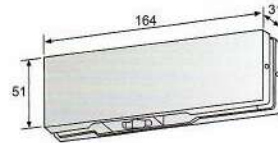

8003

- Door thickness: 10~12mm
- Main material: Aluminum alloy /stainless steel
- Finish: Polished/Satin/Titanium

8026

8027

8005

- Door thickness: 10~12mm
- Main material: Aluminum alloy /stainless steel
- Finish: Polished/Satin/Titanium

8001

- Door thickness:10~12mm
- Main material:Aluminum alloy /stainless steel
- Finish:Polished/Satin/Titanium

8002

- Door thickness:10~12mm
- Main material:Aluminum alloy /stainless steel
- Finish:Polished/Satin/Titanium