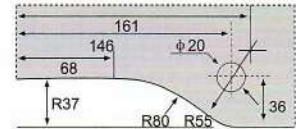

8003

- Door thickness: 10~12mm
- Main material: Aluminum alloy /stainless steel
- Finish: Polished/Satin/Titanium

8026

8027

8005

- Door thickness: 10~12mm
- Main material: Aluminum alloy /stainless steel
- Finish: Polished/Satin/Titanium

8001

- Door thickness:10~12mm
- Main material:Aluminum alloy /stainless steel
- Finish:Polished/Satin/Titanium

8002

- Door thickness:10~12mm
- Main material:Aluminum alloy /stainless steel
- Finish:Polished/Satin/Titanium