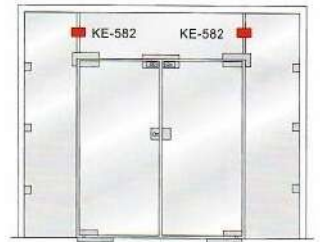

8038

- Door thickness: 10~12mm
- Main material: Aluminum alloy /stainless steel
- Finish: Polished/Satin/Titanium

8006

- Door thickness: 10~12mm
- Main material: Aluminum alloy /stainless steel
- Finish: Polished/Satin/Titanium

8037

- Door thickness: 10~12mm
- Main material: Aluminum alloy /stainless steel
- Finish: Polished/Satin/Titanium

8004

- Door thickness:10~12mm
- Main material:Aluminum alloy /stainless steel
- Finish:Polished/Satin/Titanium

8005

- Door thickness:10~12mm
- Main material:Aluminum alloy /stainless steel
- Finish:Polished/Satin/Titanium

8010

- Door thickness:10~12mm
- Main material:Aluminum alloy /stainless steel
- Finish:Polished/Satin/Titanium