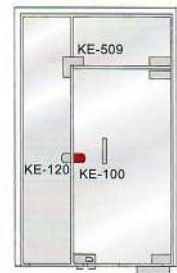

8037

- Door thickness: 10~12mm
- Main material: Aluminum alloy /stainless steel
- Finish: Polished/Satin/Titanium

8004

- Door thickness:10~12mm
- Main material:Aluminum alloy /stainless steel
- Finish:Polished/Satin/Titanium

8005

- Door thickness:10~12mm
- Main material:Aluminum alloy /stainless steel
- Finish:Polished/Satin/Titanium

8010

- Door thickness:10~12mm
- Main material:Aluminum alloy /stainless steel
- Finish:Polished/Satin/Titanium