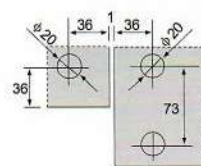

8001

- Door thickness:10~12mm
- Main material:Aluminum alloy /stainless steel
- Finish:Polished/Satin/Titanium

8002

- Door thickness:10~12mm
- Main material:Aluminum alloy /stainless steel
- Finish:Polished/Satin/Titanium

8030

- Door thickness:10~12mm
- Main material:Aluminum alloy /stainless steel
- Finish:Polished/Satin/Titanium

8007

- Door thickness:10~12mm
- Main material:Aluminum alloy/stainless steel
- Finish:Polished/Satin/Titanium