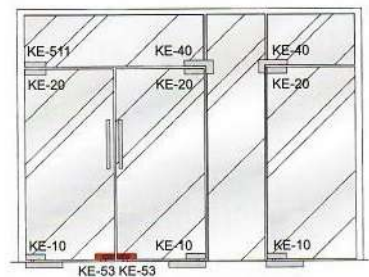

8038

- Door thickness: 10~12mm
- Main material: Aluminum alloy /stainless steel
- Finish: Polished/Satin/Titanium

8006

- Door thickness: 10~12mm
- Main material: Aluminum alloy /stainless steel
- Finish: Polished/Satin/Titanium

8037

- Door thickness: 10~12mm
- Main material: Aluminum alloy /stainless steel
- Finish: Polished/Satin/Titanium

8004

- Door thickness:10~12mm
- Main material:Aluminum alloy /stainless steel
- Finish:Polished/Satin/Titanium

8005

- Door thickness:10~12mm
- Main material:Aluminum alloy /stainless steel
- Finish:Polished/Satin/Titanium

8010

- Door thickness:10~12mm
- Main material:Aluminum alloy /stainless steel
- Finish:Polished/Satin/Titanium

8008

- Door thickness:10~12mm
- Main material:Aluminum alloy/ stainless steel
- Finish:Polished/Satin/Titanium