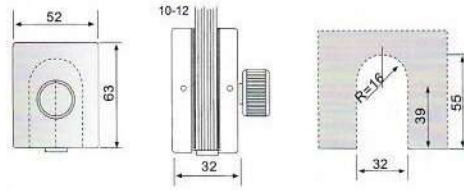

8001

- Door thickness:10~12mm
- Main material:Aluminum alloy /stainless steel
- Finish:Polished/Satin/Titanium

8002

- Door thickness:10~12mm
- Main material:Aluminum alloy /stainless steel
- Finish:Polished/Satin/Titanium

8030

- Door thickness:10~12mm
- Main material:Aluminum alloy /stainless steel
- Finish:Polished/Satin/Titanium

8007

- Door thickness:10~12mm
- Main material:Aluminum alloy/stainless steel
- Finish:Polished/Satin/Titanium

8008

- Door thickness:10~12mm
- Main material:Aluminum alloy/ stainless steel
- Finish:Polished/Satin/Titanium