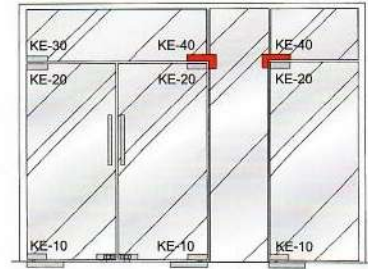

8037

- Door thickness: 10~12mm
- Main material: Aluminum alloy /stainless steel
- Finish: Polished/Satin/Titanium

8004

- Door thickness:10~12mm
- Main material:Aluminum alloy /stainless steel
- Finish:Polished/Satin/Titanium

8005

- Door thickness:10~12mm
- Main material:Aluminum alloy /stainless steel
- Finish:Polished/Satin/Titanium

8010

- Door thickness:10~12mm
- Main material:Aluminum alloy /stainless steel
- Finish:Polished/Satin/Titanium

8003

- Door thickness: 10~12mm
- Main material: Aluminum alloy /stainless steel
- Finish: Polished/Satin/Titanium

8026

8027

8005

- Door thickness: 10~12mm
- Main material: Aluminum alloy /stainless steel
- Finish: Polished/Satin/Titanium

8001

- Door thickness:10~12mm
- Main material:Aluminum alloy /stainless steel
- Finish:Polished/Satin/Titanium

8002

- Door thickness:10~12mm
- Main material:Aluminum alloy /stainless steel
- Finish:Polished/Satin/Titanium