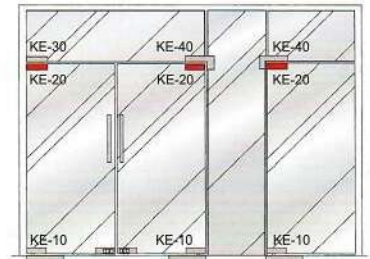

8005

- Door thickness:10~12mm
- Main material:Aluminum alloy /stainless steel
- Finish:Polished/Satin/Titanium

8010

- Door thickness:10~12mm
- Main material:Aluminum alloy /stainless steel
- Finish:Polished/Satin/Titanium

8003

- Door thickness: 10~12mm
- Main material: Aluminum alloy /stainless steel
- Finish: Polished/Satin/Titanium

8026

8027

8005

- Door thickness: 10~12mm
- Main material: Aluminum alloy /stainless steel
- Finish: Polished/Satin/Titanium

8001

- Door thickness:10~12mm
- Main material:Aluminum alloy /stainless steel
- Finish:Polished/Satin/Titanium

8002

- Door thickness:10~12mm
- Main material:Aluminum alloy /stainless steel
- Finish:Polished/Satin/Titanium

8030

- Door thickness:10~12mm
- Main material:Aluminum alloy /stainless steel
- Finish:Polished/Satin/Titanium

8007

- Door thickness:10~12mm
- Main material:Aluminum alloy/stainless steel
- Finish:Polished/Satin/Titanium