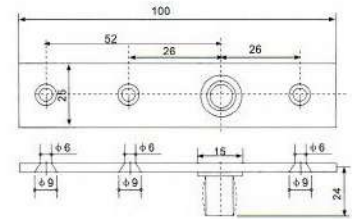

8003

- Door thickness: 10~12mm
- Main material: Aluminum alloy /stainless steel
- Finish: Polished/Satin/Titanium

8026

8027

8005

- Door thickness: 10~12mm
- Main material: Aluminum alloy /stainless steel
- Finish: Polished/Satin/Titanium

8001

- Door thickness:10~12mm
- Main material:Aluminum alloy /stainless steel
- Finish:Polished/Satin/Titanium

8002

- Door thickness:10~12mm
- Main material:Aluminum alloy /stainless steel
- Finish:Polished/Satin/Titanium

8030

- Door thickness:10~12mm
- Main material:Aluminum alloy /stainless steel
- Finish:Polished/Satin/Titanium

8007

- Door thickness:10~12mm
- Main material:Aluminum alloy/stainless steel
- Finish:Polished/Satin/Titanium

8008

- Door thickness:10~12mm
- Main material:Aluminum alloy/ stainless steel
- Finish:Polished/Satin/Titanium