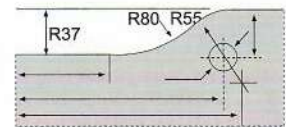

8003

- Door thickness: 10~12mm
- Main material: Aluminum alloy /stainless steel
- Finish: Polished/Satin/Titanium

8026

8027

8005

- Door thickness: 10~12mm
- Main material: Aluminum alloy /stainless steel
- Finish: Polished/Satin/Titanium

8001

- Door thickness:10~12mm
- Main material:Aluminum alloy /stainless steel
- Finish:Polished/Satin/Titanium

8002

- Door thickness:10~12mm
- Main material:Aluminum alloy /stainless steel
- Finish:Polished/Satin/Titanium