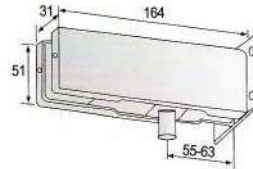

8038

- Door thickness: 10~12mm
- Main material: Aluminum alloy /stainless steel
- Finish: Polished/Satin/Titanium

8006

- Door thickness: 10~12mm
- Main material: Aluminum alloy /stainless steel
- Finish: Polished/Satin/Titanium

8037

- Door thickness: 10~12mm
- Main material: Aluminum alloy /stainless steel
- Finish: Polished/Satin/Titanium

8004

- Door thickness:10~12mm
- Main material:Aluminum alloy /stainless steel
- Finish:Polished/Satin/Titanium

8005

- Door thickness:10~12mm
- Main material:Aluminum alloy /stainless steel
- Finish:Polished/Satin/Titanium

8010

- Door thickness:10~12mm
- Main material:Aluminum alloy /stainless steel
- Finish:Polished/Satin/Titanium

8008

- Door thickness:10~12mm
- Main material:Aluminum alloy/ stainless steel
- Finish:Polished/Satin/Titanium